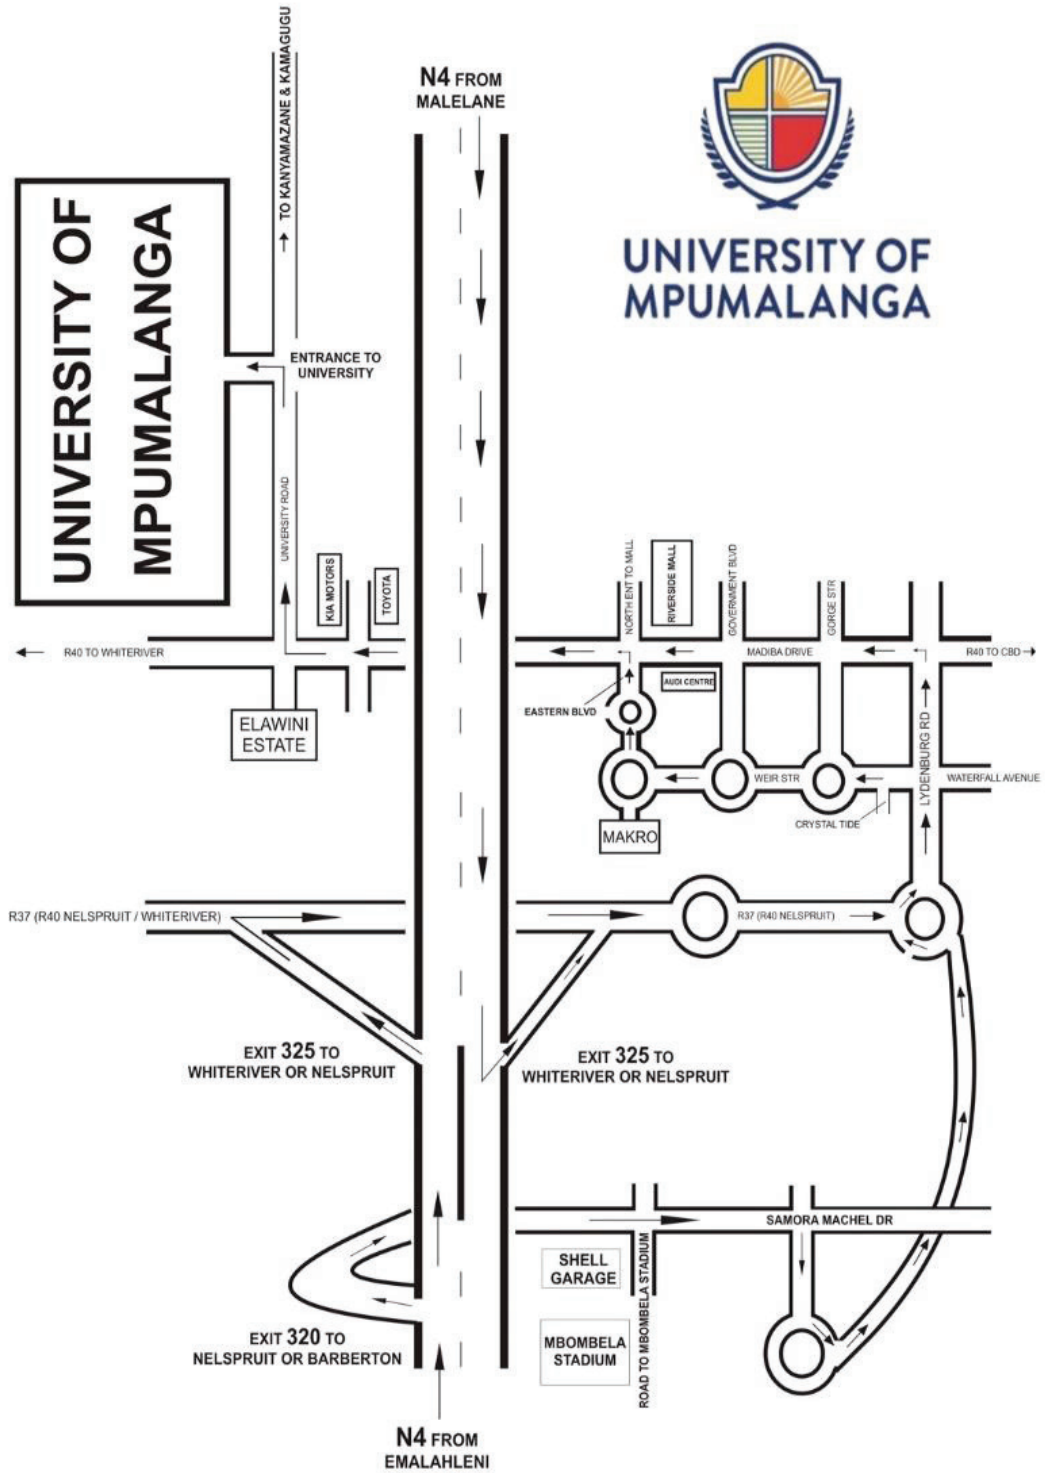

DIRECTIONS TO MBOMBELA CAMPUS

FROM EITHER SIDE OF THE N4, USE EXIT 325 (MASHISHING / WHITERIVER). FOLLOW THE R37 TO NELSPRUIT, TAKE THE LEFT EXIT AT THE SECOND TRAFFIC CIRCLE AND TURN LEFT AT WEIR STREET OR PROCEED TO THE NEXT LEFT AT MADIBA DRIVE (R40). WEIR STREET WILL TAKE YOU TO THE THIRD TRAFFIC CIRCLE AT MAKRO. EXIT RIGHT, JUMP ONE MORE TRAFFIC CIRCLE AND JOIN THE R40. PASS KIA MOTORS AND THE NEXT RIGHT TURN IS THE UNIVERSITY ROAD LEADING TO THE ENTRANCE ON THE LEFT.

OPTION FROM EMALAHLENI

FROM EMALAHLENI USE EXIT 320 (NELSPRUIT / BARBERTON) INTO SAMORA MACHEL DRIVE. PASS THE SHELL GARAGE AND TRAFFIC LIGHTS TO MBOMBELA STADIUM THEN TAKE THE NEXT RIGHT. AT TRAFFIC CIRCLE BEND LEFT AND FOLLOW ROAD TO JOIN TRAFFIC CIRCLE AT LYDENBURG ROAD.

GPS coordinates:
-25.437484. 30.981591