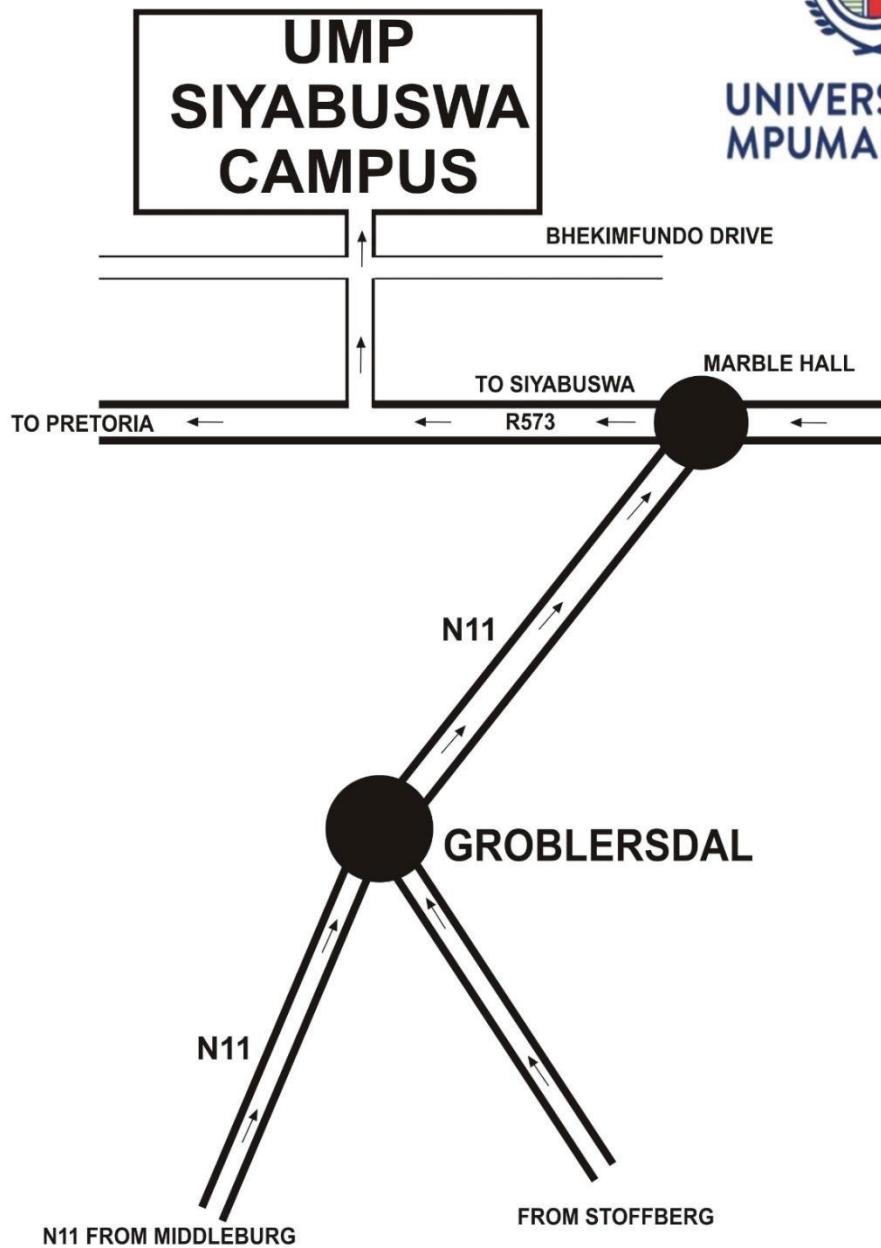

DIRECTIONS TO SIYABUSWA CAMPUS

UNIVERSITY OF
MPUMALANGA

GPS coordinates:
-25.128015, 29.072951